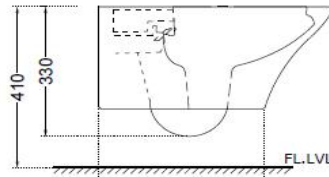

SPECIFICATION DATA SHEET

PRODUCT DETAILS

Manufacturer :	Artize	Type:	Wall Hung WC
Colour:	White	Flush valves	Regular, Dual & I Flush advantages
Outlet	Horizontal	Material:	Ceramic - Vitreous China
Technical Details:	Internal diameter of inlet hole dia. $\varnothing 58 \pm 3$ mm External diameter of outlet hole dia. $\varnothing 100 \pm 5$ mm		

PRODUCT IMAGE

TECHNICAL DRAWING

TOP VIEW

SIDE VIEW

BACK VIEW

Product Dimension	360x540x330 mm	FEATURES
Product Weight	17.3 Kg	Rimless WC, Blind Installation with quick release seat cover, Exclusive Design

ACCESSORIES INCLUDED

APC-WHT-5012500FS, APC-WHT-5012500FP

CERTIFICATION

Compliance : EN 997 :2012+A1:2015

DISCLAIMER: Our every effort has been made to ensure factual accuracy, the information presented subject to changes due to requirements in different sites, markets and/ or countries. All dimensions are in mm (Tolerance ± 5 MM). Jaquar reserves the right to make the necessary amendments at any time without prior notice.