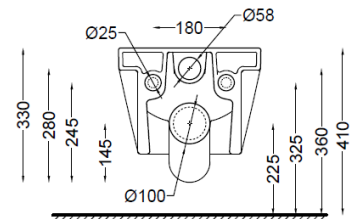

SPECIFICATION DATA SHEET

PRODUCT DETAILS

Manufacturer :	Artize	Type:	Wall Hung WC
Colour:	White	Flush valves	Regular, Dual & I Flush advantages
Outlet	Horizontal	Material:	Ceramic - Vitreous China
Technical Details:	Internal diameter of inlet hole dia. $\varnothing 58 \pm 3$ mm External diameter of outlet hole dia. $\varnothing 100 \pm 5$ mm		

PRODUCT IMAGE

TECHNICAL DRAWING

TOP VIEW

SIDE VIEW

BACK VIEW

Product Dimension	360x540x330 mm	FEATURES
Product Weight	17.3 Kg	Rimless WC, Blind Installation with quick release seat cover, Exclusive Design

ACCESSORIES INCLUDED

APC-WHT-5012500FS, APC-WHT-5012500FP

CERTIFICATION

Compliance : EN 997 :2012+A1:2015

DISCLAIMER: Our every effort has been made to ensure factual accuracy, the information presented subject to changes due to requirements in different sites, markets and/ or countries. All dimensions are in mm (Tolerance ± 5 MM). Jaquar reserves the right to make the necessary amendments at any time without prior notice.