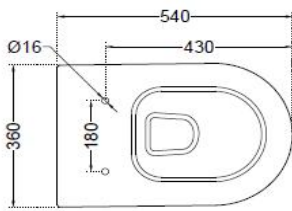

SPECIFICATION DATA SHEET

PRODUCT DETAILS

Manufacturer :	Artize	Type:	Wall Hung WC
Colour:	White	Flush valves	Regular, Dual & I Flush advantages
Outlet	Horizontal	Material:	Ceramic - Vitreous China
Technical Details:	Internal diameter of inlet hole dia. $\varnothing 58 \pm 3$ mm External diameter of outlet hole dia. $\varnothing 100 \pm 5$ mm		

PRODUCT IMAGE

TECHNICAL DRAWING

TOP VIEW

SIDE VIEW

BACK VIEW

Product Dimension	360x540x330 mm	FEATURES
Product Weight	17.3 Kg	Rimless WC, Blind Installation with quick release seat cover, Exclusive Design

ACCESSORIES INCLUDED

APC-WHT-5012500FS, APC-WHT-5012500FP

CERTIFICATION

Compliance : EN 997 :2012+A1:2015

DISCLAIMER: Our every effort has been made to ensure factual accuracy, the information presented subject to changes due to requirements in different sites, markets and/ or countries. All dimensions are in mm (Tolerance ± 5 MM). Jaquar reserves the right to make the necessary amendments at any time without prior notice.